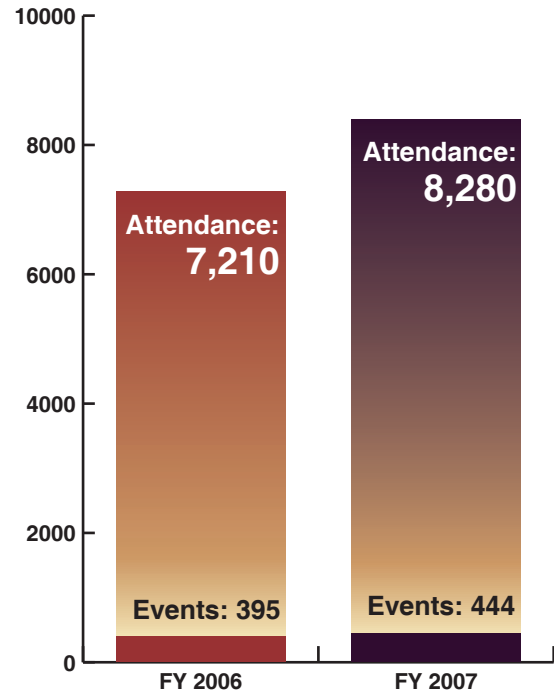

Osceola Library System

2nd Quarter Statistics FY06-FY07

Resources Checked Out

Programming

Library Cards Issued

Reference Questions Answered

Database Searches

Website Hits